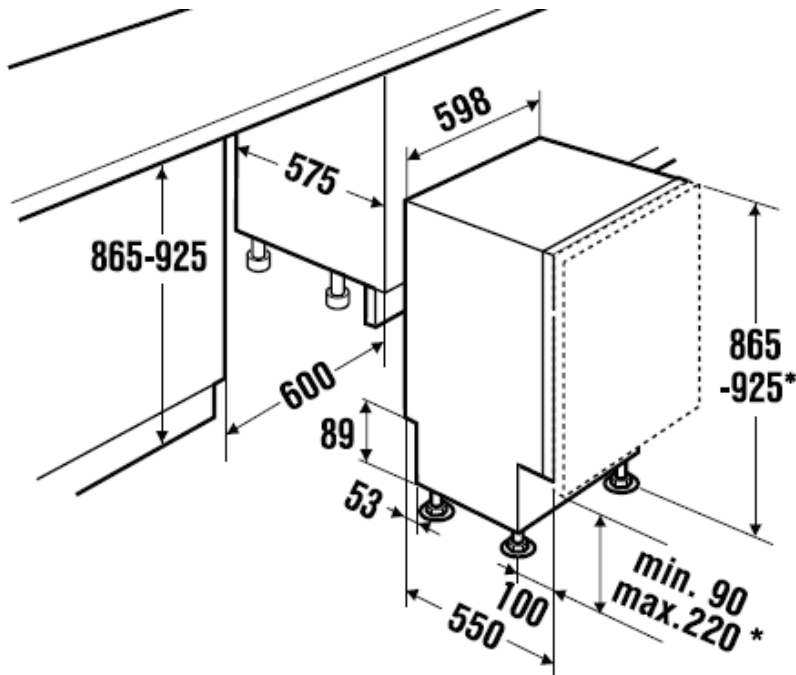

Follow cleaning instructions and avoid using any harmful chemicals.

All information is for reference only. Installation shall always be based on the specs provided with actual delivered items.

For more info, visit www.kuysen.com